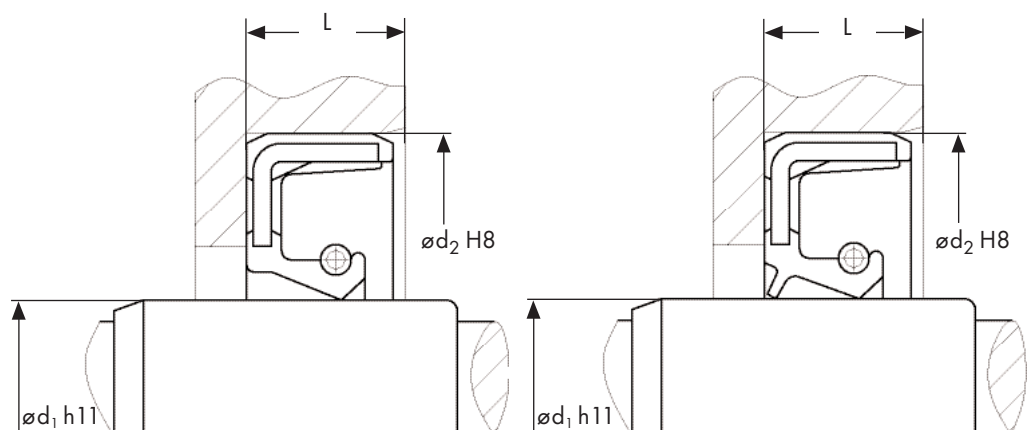

Media

Good chemical resistance to many mineral oils and greases. Please also refer to our media resistance tables on page 22 of this catalogue.

Operational application limits

Pressure (Mpa/bar): $\leq 0.05/0.5$

Temperature (°C): -40 to +100

Peripheral speed (m/s): ≤ 12

Please also refer to our rotational speed diagram on page 20 of this catalogue.

Installation

Suitable tools should be used for installation. It is recommended that the installation housing is designed to provide the rotary shaft seal with axial support. Please also refer to our general installation instructions on page 30 of this catalogue.

Remarks

The nominal widths mentioned on the following pages represent the standard dimensions.

Other dimensions and different designs, e.g. double dust protection lip, spiral on the sealing lip, springs or metal cases made of other steel grades can be produced as well as all kinds of special designs. Minimum quantities may be obligatory for dimensions outside of the standard.