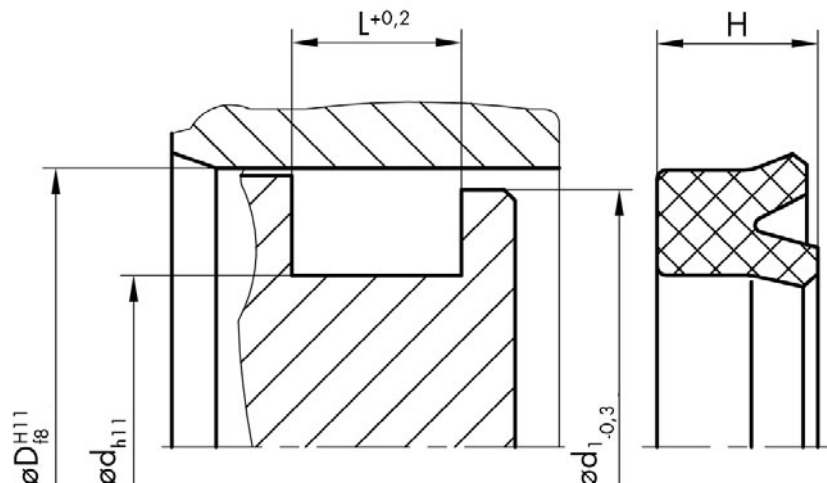

Operational application limits

Pressure (MPa):	≤40 (KNA 28), ≤30 (KN 25)
Temperature (°C):	-40 to +100
Running speed (m/s):	≤0.5

Media

Hydraulic oils acc. to DIN 51524 Part 1 – 3, lubricating oils, mineral oil based lubricating greases, highly non-flammable hydraulic fluids HFA, HFB, HFC acc. to VDMA 24317

Function

The KNA 28 u-ring is a single-acting piston seal with an asymmetrical design. Due to the synergy of geometry and material, it is particularly well-suited for extreme loads. The KN 25 u-ring has a symmetrical design which allows it to be used both as a piston seal or a rod seal. Of the two designs the use of the KNA 28 is preferred for piston applications.

Installation

Both designs can be installed in cut grooves starting from an inner diameter of 25 mm. with the use of suitable installation tools. With smaller diameters or larger profile widths, we recommend axially accessible installation housings.

Remarks

Seals made of TPU are very robust and are particularly well-suited for applications in mobile hydraulics, particularly earth moving equipment.

Order code

Please include our item numbers in your order. Should you require non-standard dimensions, materials or material combinations, please use the order code on page 12.

Any seal. Any time.

All the items in our standard programme (marked red) are standard stock items. For all other items, please check the availability at www.dichtomatik.de.