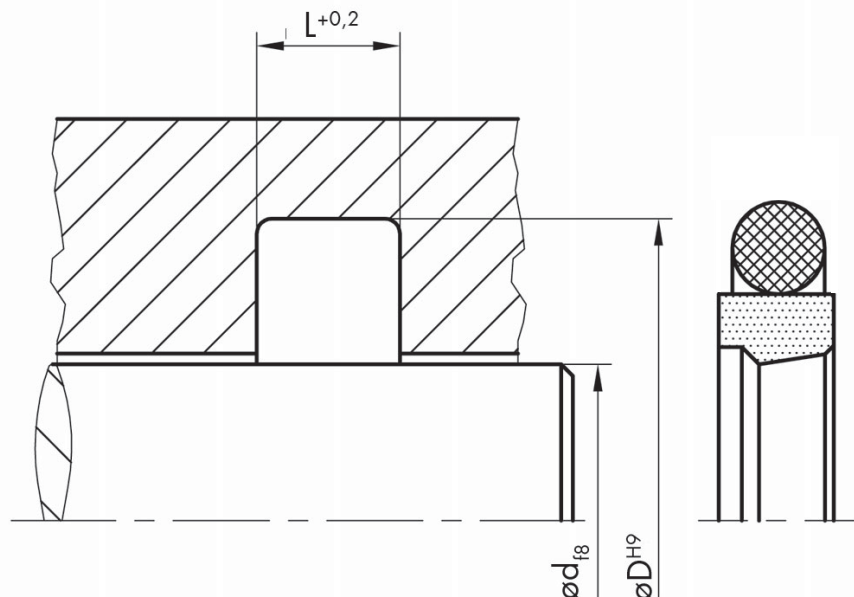

Function

The SPOR seal consists of a PTFE sealing element, which is energised by an O-Ring. This results in an exceptionally good sealing function under high loads and good static sealing performance. Whereas the SPOR 30 design is double-acting, the SPOR 31 design can only be used in single-acting applications. The SPOR 30 and 31 are frequently used in tandem or in combination with other sealing elements as the primary or secondary seal in order to guarantee no leakage.

Installation

For small diameters, axially accessible installation housings are required. For larger diameters, the seals can be installed in closed installation housings. Subsequent calibration is necessary (see Installation chapter on page 9).

Remarks

The standard for this design is a combination of PTFE-Bronze/NBR 70. Depending on the area of application, other materials such as PTFE-Glass, PTFE-Graphite and PTFE-carbon for the seal element and EPDM, FKM, VMQ etc. for the energising element are available. Sufficient guiding of the rod using suitable guide elements is necessary.

Order code

Please include our item numbers in your order. Should you require non-standard dimensions, materials or material combinations, please use the order code on page 12.

Any seal. Any time.

All the items in our standard programme (marked red) are standard stock items. For all other items, please check the availability at www.dichtomatik.de.